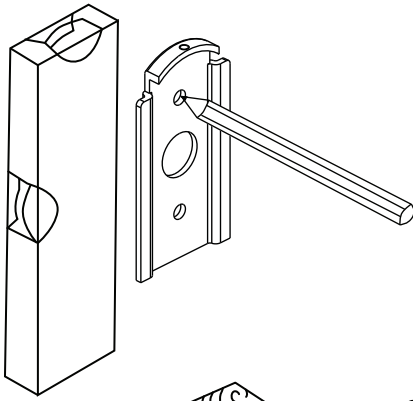

SPEAKER WALL MOUNT

	<p>X4</p>	<p>M4x25 Wood screw</p>
	<p>X4</p>	<p>Plastic Wall plug</p>
	<p>X4</p>	<p>M5x12 Bolt</p>

3

4