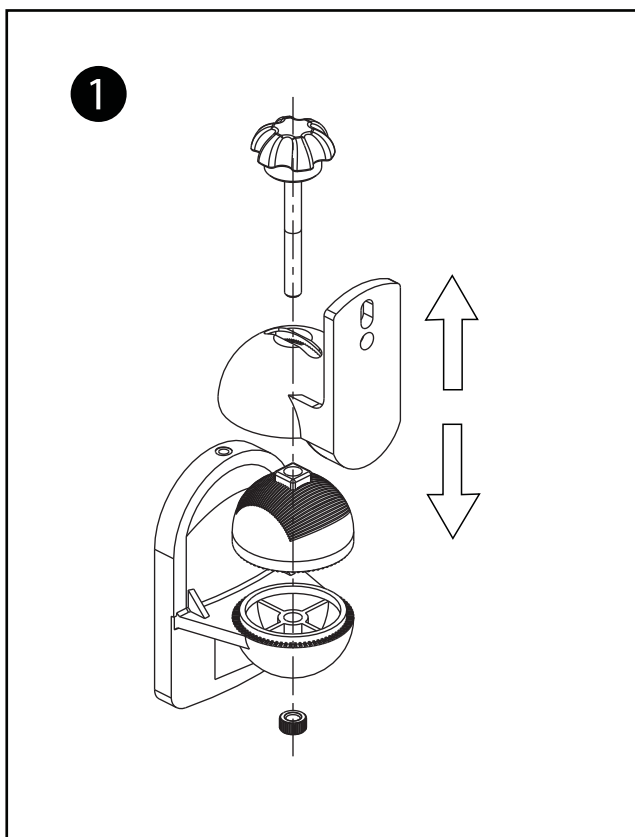

SPEAKER WALL MOUNT

	<p>X4</p>	<p>M4x25 Wood screw</p>
	<p>X4</p>	<p>Plastic Wall plug</p>
	<p>X4</p>	<p>M5x12 Bolt</p>

3

4