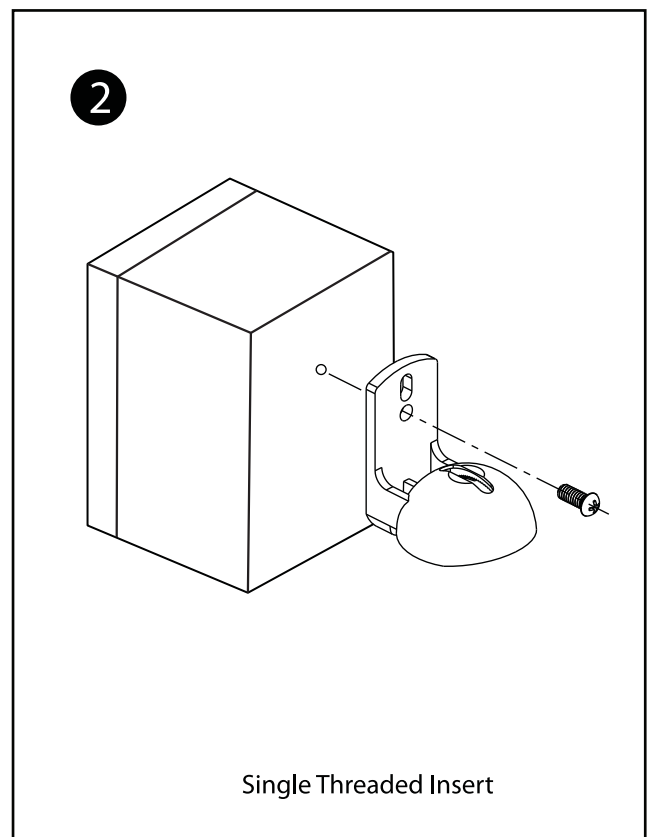

SPEAKER WALL MOUNT

	<p>X4</p>	<p>M4x25 Wood screw</p>
	<p>X4</p>	<p>Plastic Wall plug</p>
	<p>X4</p>	<p>M5x12 Bolt</p>

3

4