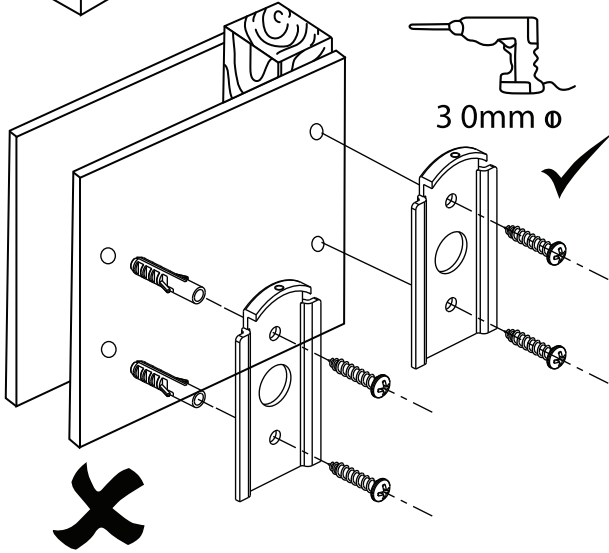

SPEAKER WALL MOUNT

	<p>X4</p>	<p>M4x25 Wood screw</p>
	<p>X4</p>	<p>Plastic Wall plug</p>
	<p>X4</p>	<p>M5x12 Bolt</p>

3

4